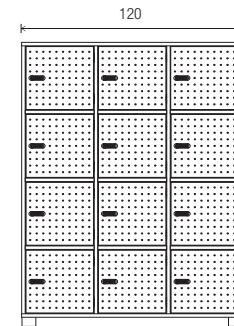

X5
Sunflower yellow

X6
Carmine red

FROM STOCK

X3
Emerald green

ON REQUEST

ON REQUEST: allow 8 weeks

9 compartments

12 compartments

PRICES

Price excl. taxes: **From stock** **On request**

MULTI-COMPARTMENT LOCKERS

The price of the storage unit does not include the doors. 6 choices of finish. Door opens to the right. Compartment dimensions W. 37.4 x H. 34.9 x D. 39 cm.

Melamine structure - to be completed with the addition of metal doors.

9 compartment storage unit

1 067 750 + fin.

£ 693

12 compartment storage unit

1 067 749 + fin.

£ 767

Metal door with number lock - "dots" decorative pattern