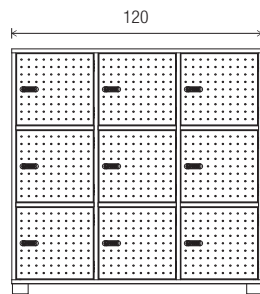

X5
Sunflower yellow

X6
Carmine red

FROM STOCK

X3
Emerald green

ON REQUEST

ON REQUEST: allow 8 weeks

9 compartments

12 compartments

PRICES

Price excl. taxes: **From stock** **On request**

MULTI-COMPARTMENT LOCKERS

The price of the storage unit does not include the doors. 6 choices of finish. Door opens to the right. Compartment dimensions W. 37.4 x H. 34.9 x D. 39 cm.