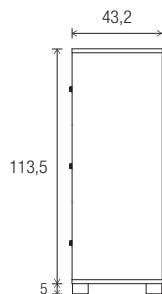

PRICES

Price excl. taxes: **From stock** **On request**

MULTI-COMPARTMENT LOCKERS

The price of the storage unit does not include the doors. 6 choices of finish. Door opens to the right. Compartment dimensions W. 37.4 x H. 34.9 x D. 39 cm.

Per unit - without mail slot

1 067 757 + fin.

£ 66

Per unit - with mail slot

1 067 758 + fin.

£ 66

Set of 4 square section ABS feet - H. 5 cm

1 067 752 + SO