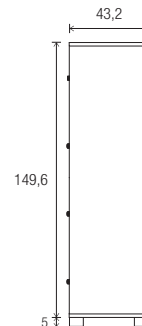

PRICES

Price excl. taxes: **From stock** **On request**

MULTI-COMPARTMENT LOCKERS

The price of the storage unit does not include the doors. 6 choices of finish. Door opens to the right. Compartment dimensions W. 37.4 x H. 34.9 x D. 39 cm.

Per unit - without mail slot

1 067 757 + fin.

£ 66

Per unit - with mail slot

1 067 758 + fin.

£ 66

Set of 4 square section ABS feet - H. 5 cm

1 067 752 + SO