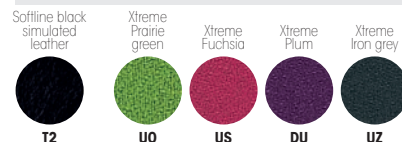

3 types of leg design to choose from

Bip Bop

3 types of leg design: metallic central stem leg in a chrome finish with fixed point automatic return, fixed chrome or wooden legs. Square inter-linkable stools. Retail prices in £ excl. tax

340
378

4 wooden legs

Simulated leather 6 446 005 T2 MB
Xtreme fabric 6 446 005 + fab. + MB

510
563

STOOLS

Square 40 x 40 cm

Simulated leather 6 447 001 T2
Xtreme fabric 6 447 001 + fab.

170
194

Integrated linking system for square stools only.

LOW TABLE

Low table with wooden legs

Natural ash wooden legs. Sanded glass table top.
∅ 60 cm 6 446 007 GM MB

366

Choice of Xtreme fabric and simulated leather colour (+ fab.)