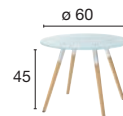

Retail prices in £ excl. tax

EASY CHAIRS

Central stem - fixed point automatic return

Simulated leather 6 446 004 T2 SQ
Xtreme fabric 6 446 004 + fab. + SQ

482
539

4 fixed legs

Simulated leather 6 446 003 T2 SQ
Xtreme fabric 6 446 003 + fab. + SQ

340
378

4 wooden legs

Simulated leather 6 446 005 T2 MB
Xtreme fabric 6 446 005 + fab. + MB

510
563

STOOLS

Square 40 x 40 cm

Simulated leather 6 447 001 T2
Xtreme fabric 6 447 001 + fab.

170
194

Integrated linking system for square stools only.

LOW TABLE

Low table with wooden legs

Natural ash wooden legs. Sanded glass table top.
∅ 60 cm 6 446 007 GM MB

366

Choice of Xtreme fabric and simulated leather colour (+ fab.)