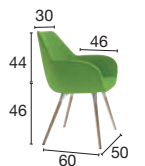

3 types of leg design to choose from

Bip Bop

3 types of leg design: metallic central stem leg in a chrome finish with fixed point automatic return, fixed chrome or wooden legs. Square inter-linkable stools. Retail prices in £ excl. tax

Retail prices in £ excl. tax

EASY CHAIRS

Central stem - fixed point automatic return

Simulated leather 6 446 004 T2 SQ
Xtreme fabric 6 446 004 + fab. + SQ

482
539

4 fixed legs

Simulated leather 6 446 003 T2 SQ
Xtreme fabric 6 446 003 + fab. + SQ

340
378

4 wooden legs

Simulated leather 6 446 005 T2 MB
Xtreme fabric 6 446 005 + fab. + MB

510
563

STOOLS

Square 40 x 40 cm

Simulated leather 6 447 001 T2
Xtreme fabric 6 447 001 + fab.

170
194

Integrated linking system for square stools only.

LOW TABLE

Low table with wooden legs

Natural ash wooden legs. Sanded glass table top.
∅ 60 cm 6 446 007 GM MB

366

Choice of Xtreme fabric and simulated leather colour (+ fab.)