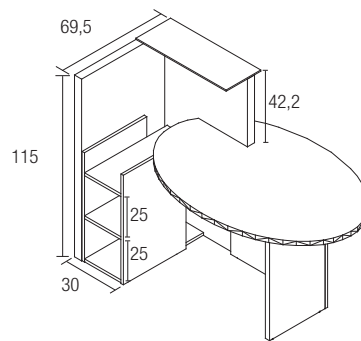

OVALI

+ Convivial & compact

Toughened glass top 8 mm thick with a satin finish

Melamine covered worktop
28 mm thick

Legs with
height-adjustable feet

2 MODULES

Left-hand module

Right-hand module

Storage unit with
2 shelves, 1 of which
is removable

FINISHES

2 choices of melamine finish (+ top)

NAMZ
Pastel white/Light walnut

NANE
Pastel white/Wenge

FROM STOCK

DIMENSIONS

PRICES