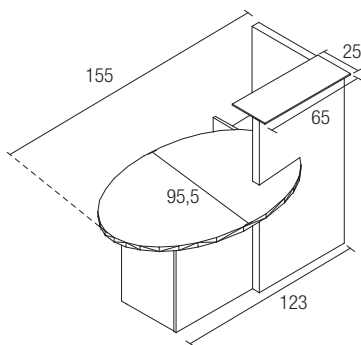

OVALI

+ Convivial & compact

Toughened glass top 8 mm thick with a satin finish

Melamine covered worktop
28 mm thick

Legs with
height-adjustable feet

2 MODULES

Left-hand module

Right-hand module

Storage unit with
2 shelves, 1 of which
is removable

FINISHES

2 choices of melamine finish (+ top)

NAMZ
Pastel white/Light walnut

NANE
Pastel white/Wenge

FROM STOCK

DIMENSIONS

PRICES